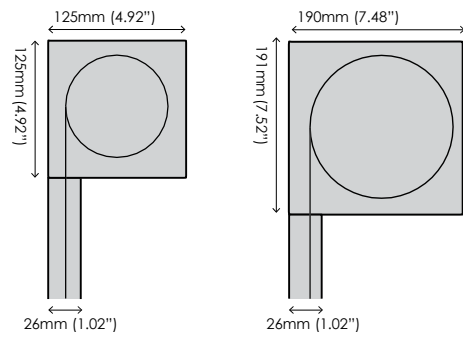

## CAPACITY

	Width	Drop	Max Area
Zipscreen	5m (16ft)	4m (13ft)	12m <sup>2</sup> (129ft <sup>2</sup> )
Zipscreen Extreme	7m (23ft)	5m (16ft)	35m <sup>2</sup> (377ft <sup>2</sup> )

## DIMENSIONS

Zipscreen

Zipscreen Extreme