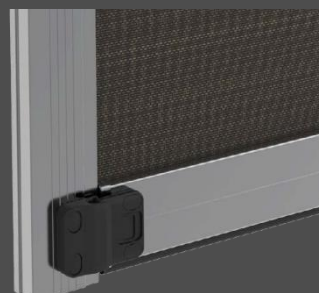

ONE ACTION ULTRA-LOCK & TENSION

The patented technology of Ultra-Lock enables the shade to be closed, locked and tensioned in one easy action, for a secure and taut fabric finish.